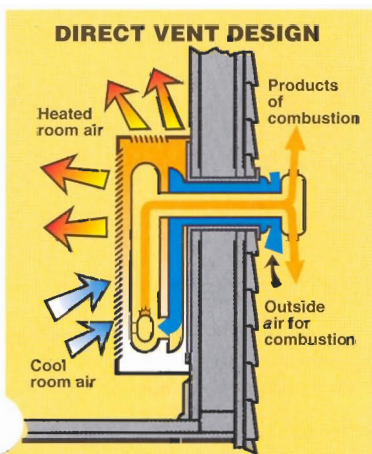

from out of doors and exhausts the products of combustion to the outside keeping room air fresh as springtime. The telescoping vent assembly containing air inlet tube, vent tube and cap is included eliminating the need for expensive and difficult-to-install vent pipe systems. A wall mounted thermostat is standard or an optional

built-in bulb stat kit (BBSK) is available. Both provide exact temperature control even if the power fails. All controls include 100% safety pilot and pressure regulator for safe, efficient operation.