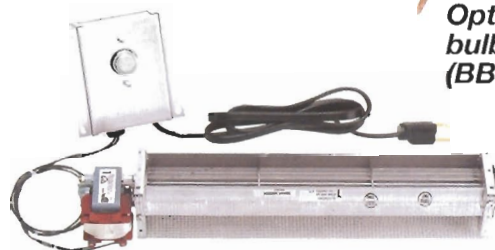

Optional built-in bulb stat kit (BBSK)

Thermostatically Controlled Blower

(DVB-3) installs in minutes inside the cabinet and is prewired to simplify installation. Requires 115 VAC. 81 CFM.